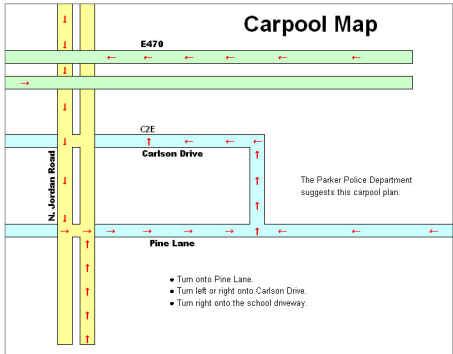

Carpool Map

E470

N. Jordan Road

C2E

Carlson Drive

Pine Lane

The Parker Police Department
suggests this carpool plan.

- Turn onto Pine Lane.
- Turn left or right onto Carlson Drive.
- Turn right onto the school driveway.